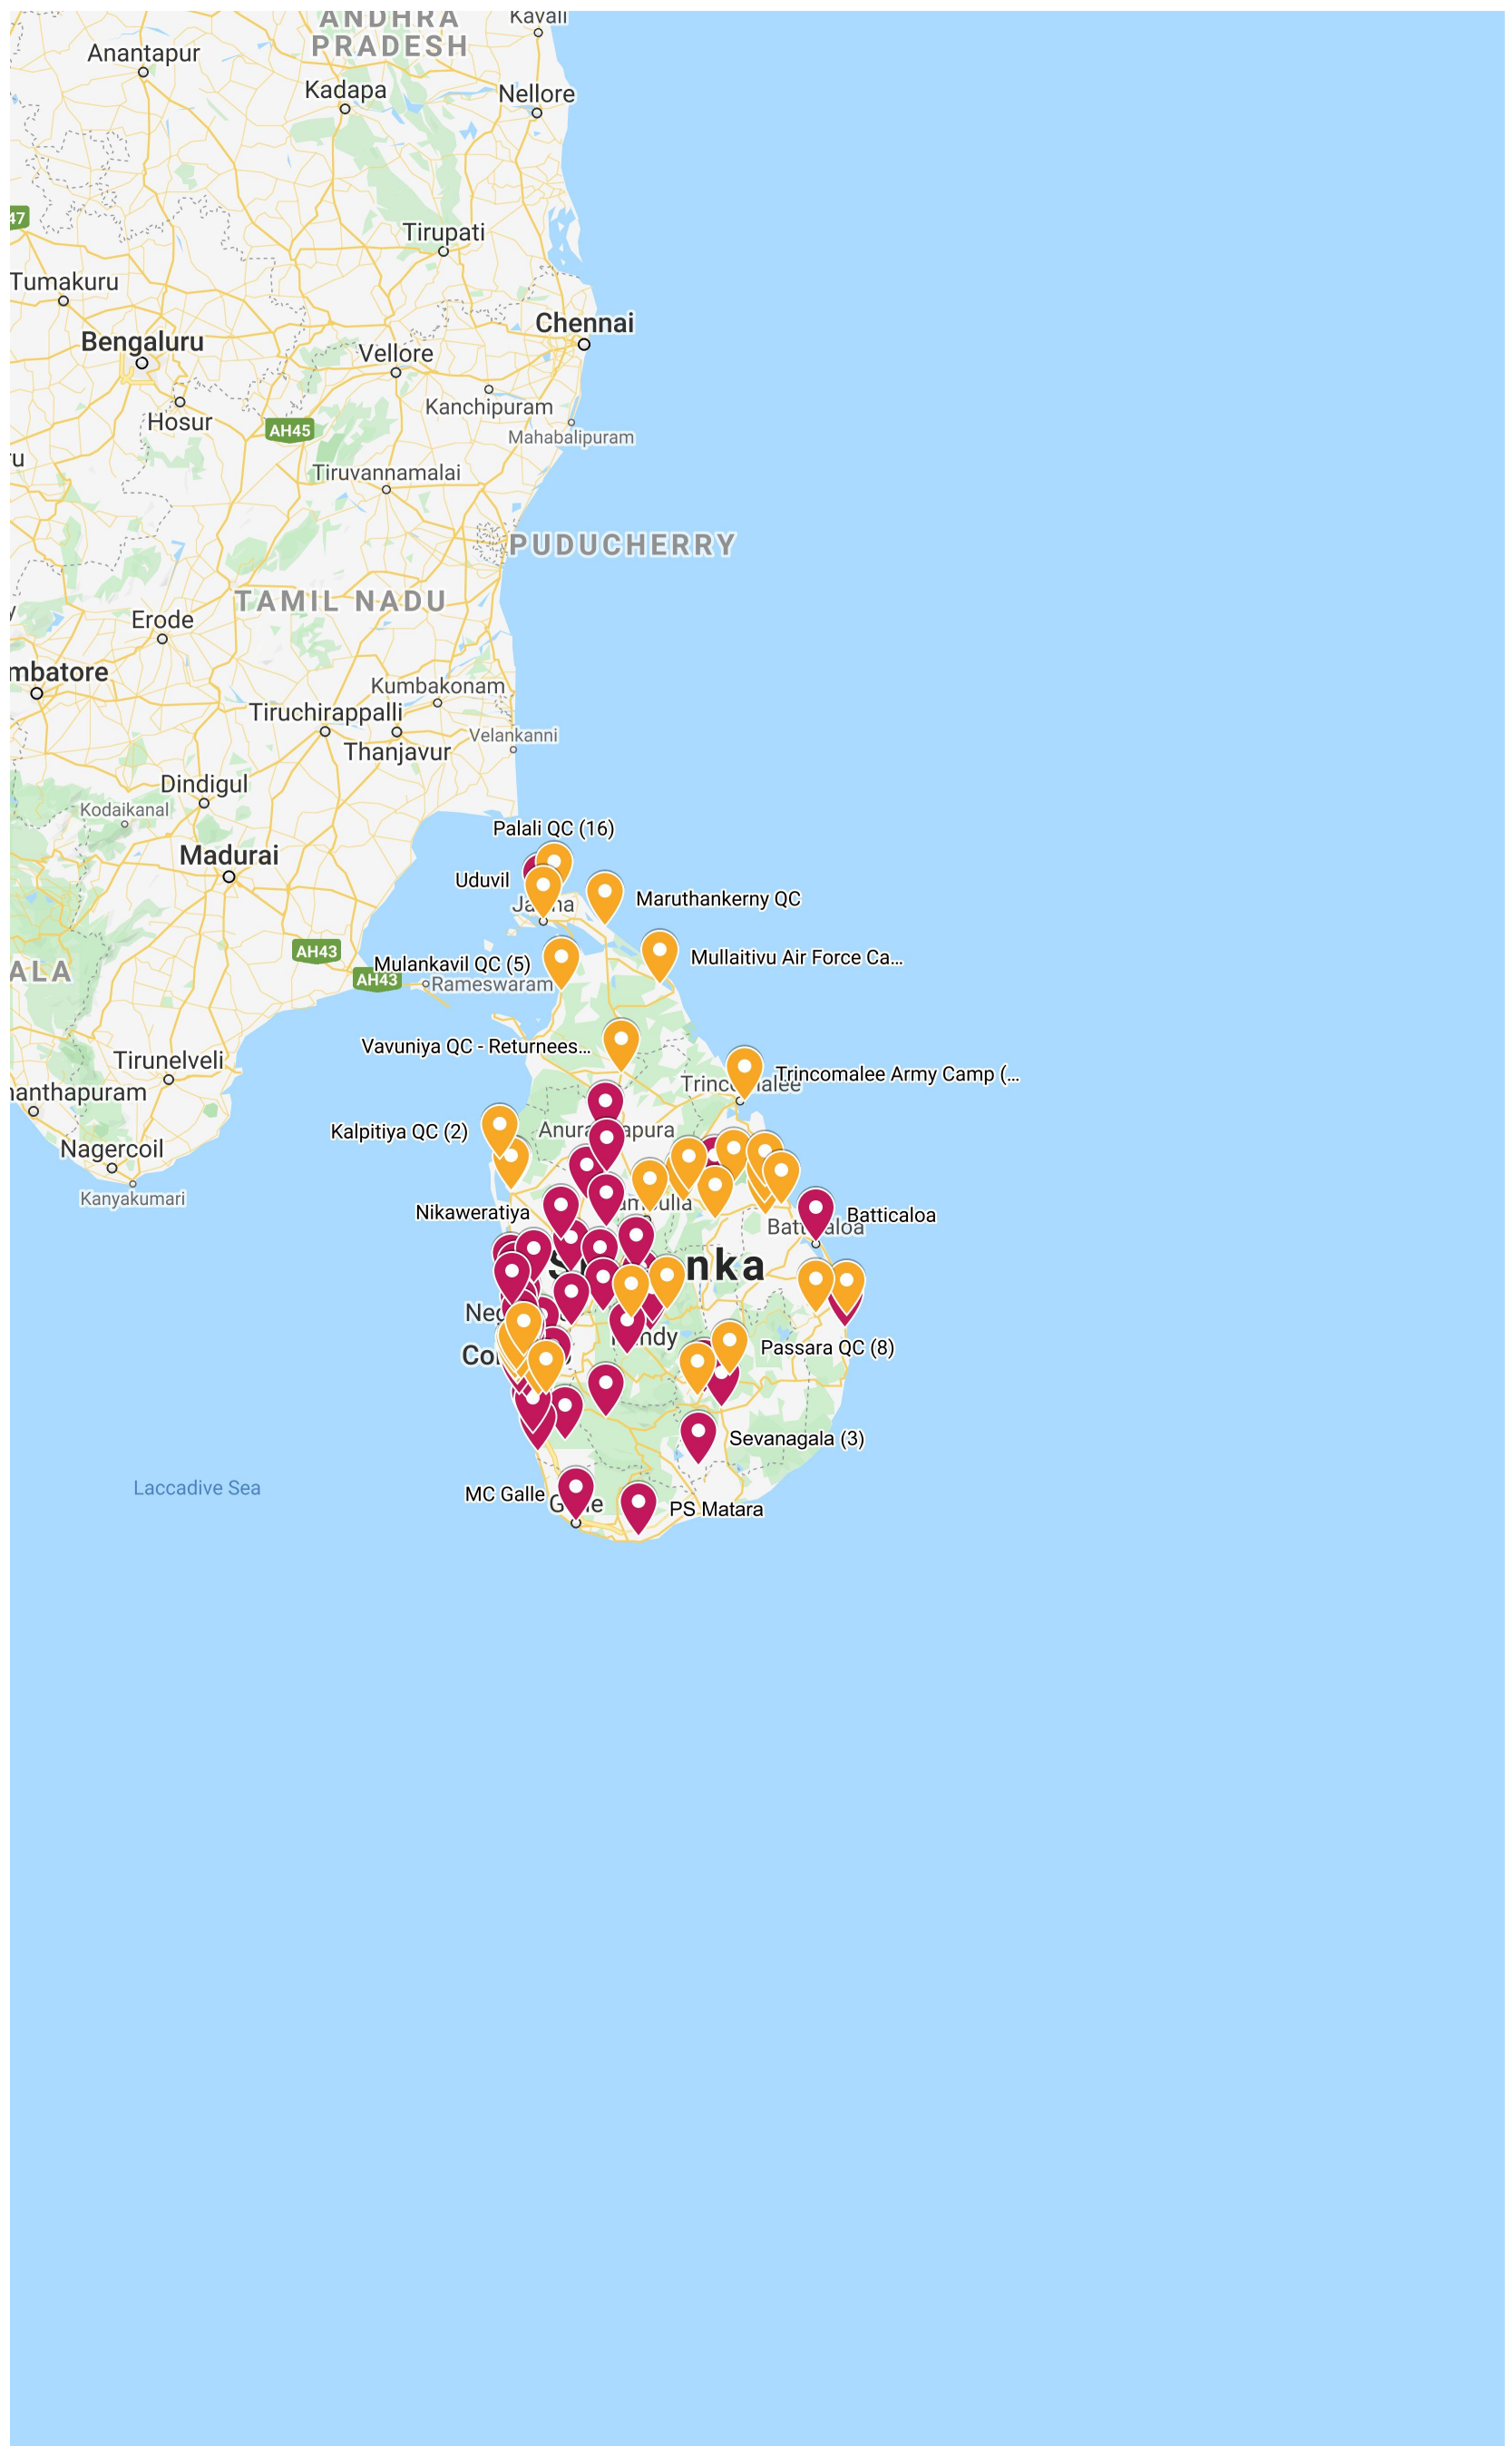

Distribution of COVID - 19 patients in SL WNB

COVID - 19 Distribution in SL WNB

- 📍 Agalawatta (6)
- 📍 Akkaraipattu (2)
- 📍 Akurana (7)
- 📍 Anuradhapura CNP (1)
- 📍 Bandaragama (8)
- 📍 Bandarawela
- 📍 Battaramulla (1)
- 📍 Batticaloa
- 📍 Beruwala NIHS (16)
- 📍 Boralesgamuwa (2)
- 📍 Citrus Hotel Waskaduwa - Returnees (2)
- 📍 Dehiwala (9)
- 📍 Galaha
- 📍 Galgamuwa (5)
- 📍 Gampaha (2)
- 📍 Gothatuwa
- 📍 Hanwella
- 📍 Ja-Ela (15)
- 📍 Kalutara NIHS(3)
- 📍 Katana
- 📍 Kelaniya
- 📍 Kolonnawa (4)
- 📍 Katupotha
- 📍 Lankapura
- 📍 Maharagama (3)
- 📍 Mahawewa
- 📍 MC Colombo (92)
- 📍 MC Galle
- 📍 MC Kurunegala (3)
- 📍 MC Negombo (1)
- 📍 MC Ratnapura (5)
- 📍 Nattandiya (6)
- 📍 Nikaweratiya
- 📍 Nugegoda (4)
- 📍 Pasbage - Nawalapitiya (3)
- 📍 Piliyandala
- 📍 Polpithigama
- 📍 PS Matara
- 📍 Puttalam (7)
- 📍 Ragama
- 📍 Rambukkana
- 📍 Rathmalana (5)
- 📍 Seeduwa (2)
- 📍 Sevanagala (3)
- 📍 Thalathuoya (2)
- 📍 Thalawa
- 📍 Udubaddawa
- 📍 Uduvil
- 📍 Warakapola (3)
- 📍 Wattala (4)
- 📍 Wellawaya
- 📍 Wennappuwa (7)
- 📍 Yatawatta (2)
- 📍 Vavuniya QC - Returnees (3)

MOH Area categorization has been done considering the past 7 days of patient's residence / QC by the time of diagnosis.

 Batticaloa Punani QC -
Returnees (6) / Local (8)

 Kandakadu QC- Returnees (29)
/ Local (19)

-  Palali QC (16)
-  Zahira College QC (15)
-  Galkanda QC - Returnees (6)
-  Mulankavil QC (5)
-  Oluvil (8)
-  Batticaloa Brandix QC (29)
-  Panichchankerni (5)
-  Welisara Naval Base (632)
-  Katukeliyawa QC (8)
-  Diyatalawa (3)
-  Meeyankulam QC (2)
-  Maruthankerny QC
-  Rangala Navy Camp (95)
-  Welisara QC (6)
-  Giragama QC (36)
-  Kalpitiya QC (2)
-  Lumbini Vidyalaya QC
-  Thurstan College QC
-  Diyagama QC
-  Mahanama College QC

 St Anthony's Sinhala
Vidyalaya QC

 St. John's College QC (14)

 St. Anthony's Tamil Vidyalaya
QC

 Trincomalee Army Camp (147)

 Rajagiriya Ayuruwedic
University QC

 Mihikatha Ship (7)

 Mullaitivu Air Force Camp (5)