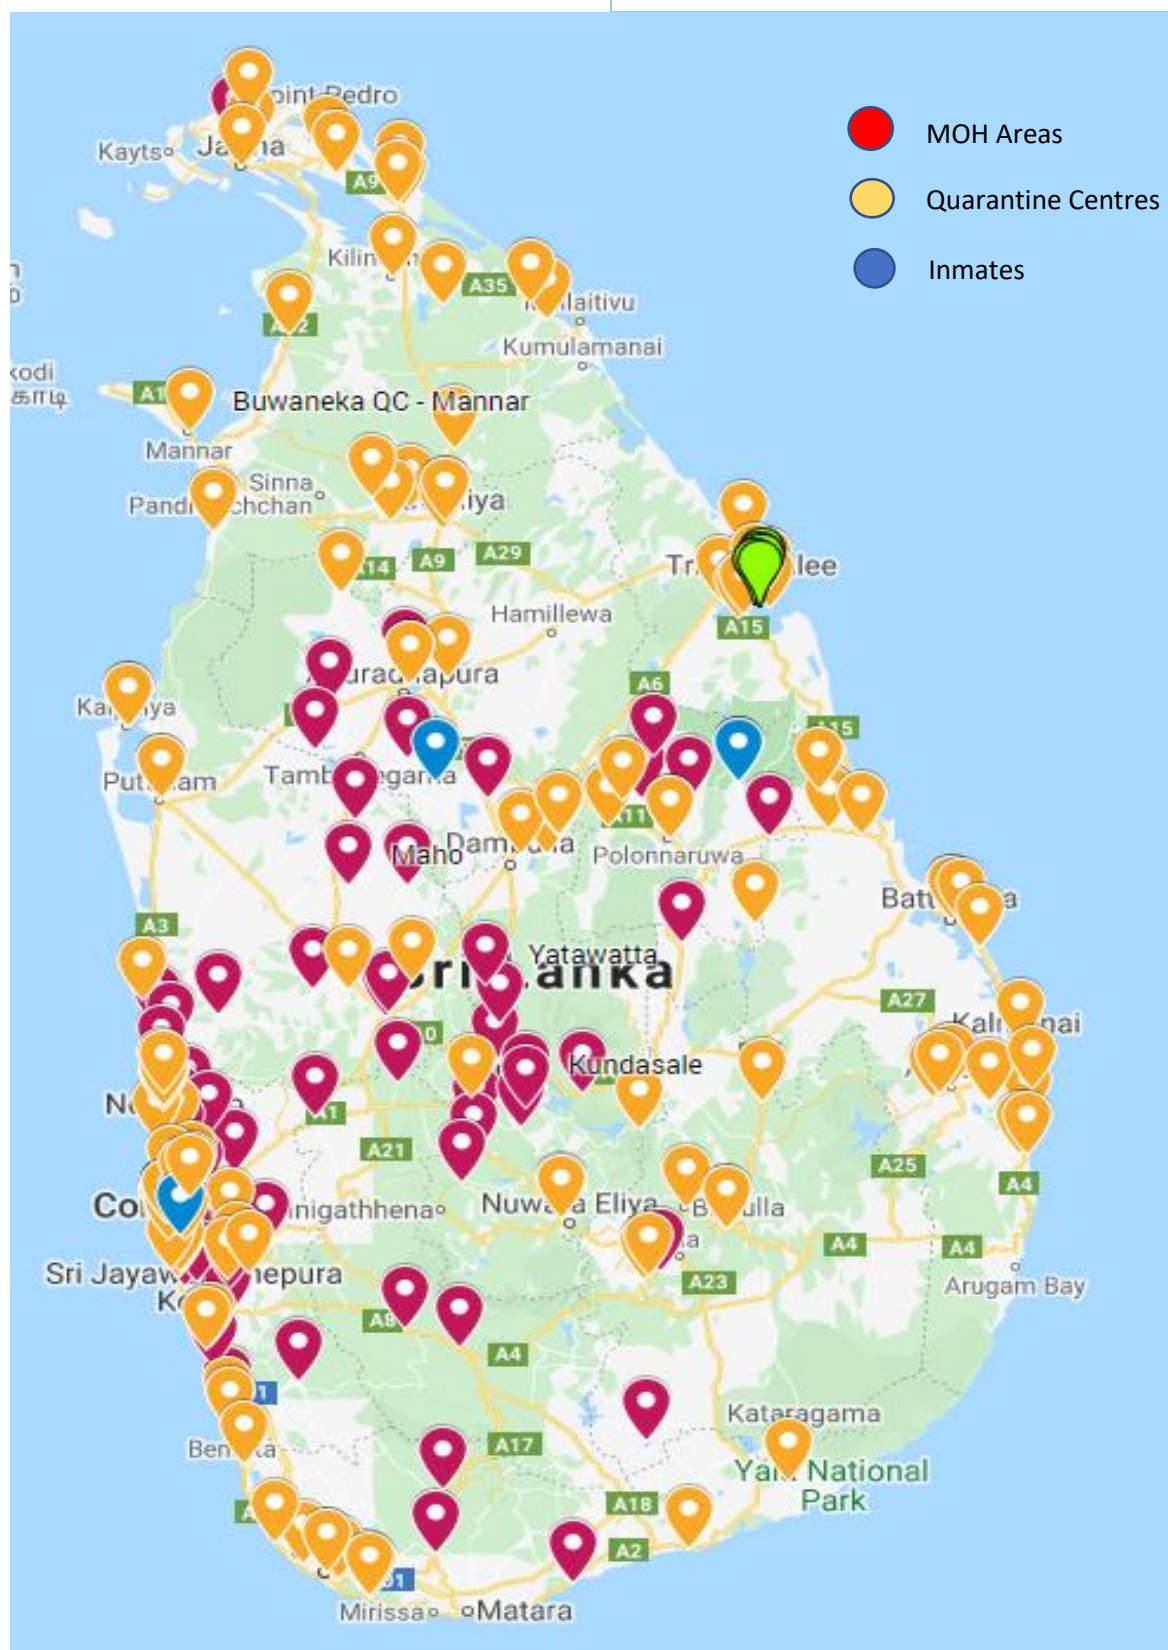

Distribution of COVID – 19 patients in Sri Lanka

Effective Date 2020-09-11

Total Cases 3169

- ❖ **MOH Area categorization has been done considering the prior 14 days of patient's residence / QC by the time of diagnosis**

MOH Areas			
Agalawatta	Gothatuwa	MC Colombo	Rajanganaya
Akkaraipattu	Habaraduwa	MC Galle	Rambukkana
Akurana	Hanwella	MC Kurunegala	Ratmalana
Akuressa	Hingurakgoda	MC Negombo	Seeduwa
Anuradhapura (CNP)	Homagama	MC Ratnapura	Sevanagala
Bambaradeniya	Ja-Ela	Medadumbara	Tangalle
Bandaragama	Kalutara(NIHS)	Medirigiriya	Thalathuoya
Bandarawela	Katana	Minuwangoda	Thalawa
Battaramulla	Kekirawa	Moratuwa	Udubaddawa
Batticaloa	Kelaniya	Morawaka	Uduvil
Beruwala(NIHS)	Kolonnawa	Nattandiya	Warakapola
Boralesgamuwa	Kotte/Nawala	Nochchiyagama	Wattala
Dankotuwa	Kuliyapitiya-East	Nugegoda	Welikanda
Dehiattakandiya	Kundasale	Pasbage(Nawalapitiya)	Wennappuwa
Dehiwela	Kurunegala	Passara	Wethara
Galaha	Lankapura	Pelmadulla	Yatawatta
Galgamuwa	Maharagama	Piliyandala	
Galnewa	Mahawewa	Polpithigama	
Gampaha	Maho	Puttalam	
Gampola(Udapalatha)	Matale	Ragama	

Suranimala Ship	
Thaldeniya Ampara	
Thanthrimale QC	
Tharsha Holiday Inn	
Trinco Army campe QC	
Trinco Boat	
Trinco Kubuksewana QC	
Trinco Logistic school	
Trinco Monkey Bridge	
Trinco Navy Camp	
Trinco QC	
Trinco QC - Kinya	
Trinco School QC	
Vanni SLAF	
Vavunia training school	
Vavuniya Airfoce QC	
Vavuniya Pampemadu QC	
Vavuniya QC	
Vidaththapalai QC	
Vidyaloka Vidyalaya, Kerawalapitiya	
Welikanda QC	
Welisara	